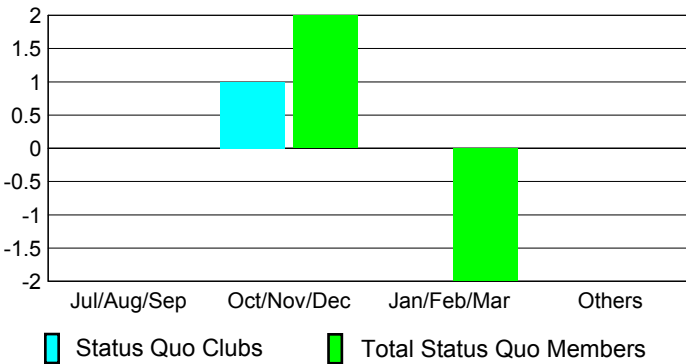

GMT: **RONAL LUXTON**

Location: **NEW ZEALAND**

GMT CA: **7**

CLUBS

Month	New Club Goal	Actual New Clubs	Actual Dropped Clubs	Gain/Loss of Clubs
2012-2013				
Jul/Aug/Sep	0	0	0	0
Oct/Nov/Dec	1	0	0	0
Jan/Feb/Mar	0	0	0	0
Apr/May/June	0	0	0	0
Totals	1	0	0	0

Club Results 2012-2013

Goal, New, Dropped, Gain/Loss

MEMBERSHIP

Month	Net Memb Goal	Actual New Memb	Actual Dropped Memb	Gain/Loss of Memb
2012-2013				
Jul/Aug/Sep	0	20	34	-14
Oct/Nov/Dec	20	14	11	3
Jan/Feb/Mar	2	16	19	-3
Apr/May/June	0	17	31	-14
Totals	22	67	95	-28

Membership Results 2012-2013

Goal, New, Dropped, Gain/Loss

YTD Status Quo Clubs 2012-2013

Status Quo Clubs Compared to Status Quo Members

Gender Comparison 2012-2013

Club Gain/Loss 2012-2013

Membership Gain/Loss 2012-2013