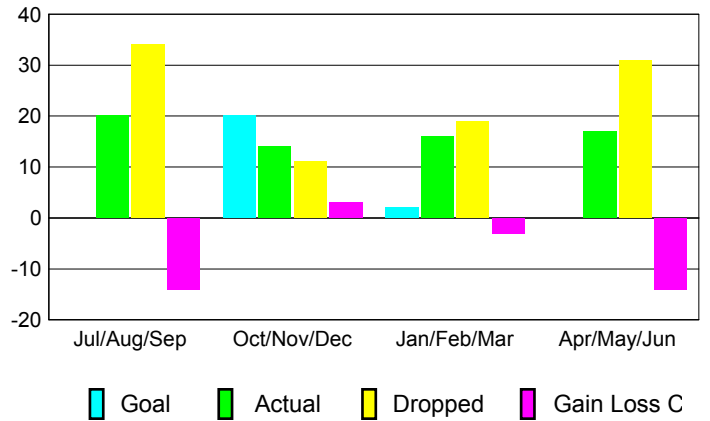

GMT: **RONAL LUXTON**

Location: **NEW ZEALAND**

GMT CA: **7**

CLUBS

Month	New Club Goal	Actual New Clubs	Actual Dropped Clubs	Gain/Loss of Clubs
2012-2013				
Jul/Aug/Sep	0	0	0	0
Oct/Nov/Dec	1	0	0	0
Jan/Feb/Mar	0	0	0	0
Apr/May/June	0	0	0	0
Totals	1	0	0	0

Club Results 2012-2013

Goal, New, Dropped, Gain/Loss

MEMBERSHIP

Month	Net Memb Goal	Actual New Memb	Actual Dropped Memb	Gain/Loss of Memb
2012-2013				
Jul/Aug/Sep	0	20	34	-14
Oct/Nov/Dec	20	14	11	3
Jan/Feb/Mar	2	16	19	-3
Apr/May/June	0	17	31	-14
Totals	22	67	95	-28

Membership Results 2012-2013

Goal, New, Dropped, Gain/Loss

YTD Status Quo Clubs 2012-2013

Status Quo Clubs Compared to Status Quo Members

Gender Comparison 2012-2013

Club Gain/Loss 2012-2013

Membership Gain/Loss 2012-2013